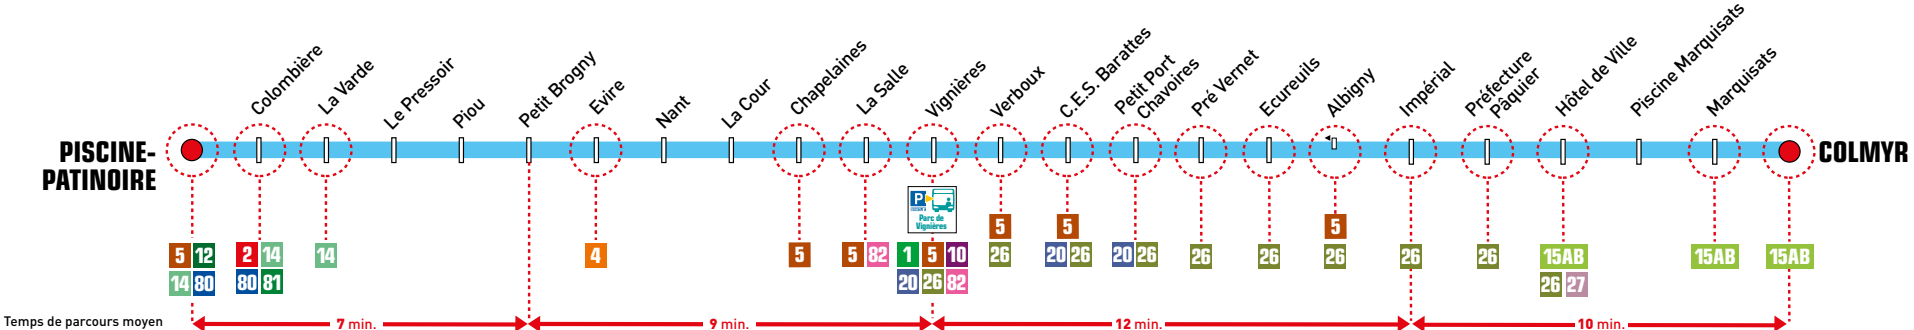

Colmyr → Piscine-Patinoire

Toute l'année du lundi au samedi

| | | | | | | | | | | | | | | | | | | | | | | | | | | | | |
|--------------------------|-------|-------|-------|-------|-------|-------|-------|-------|-------|-------|-------|-------|-------|-------|-------|-------|-------|-------|-------|-------|-------|-------|-------|-------|-------|-------|-------|-------|
| COLMYR | 06:09 | 06:40 | 07:13 | 07:35 | 08:30 | 09:00 | 09:50 | 10:26 | 11:30 | 11:53 | 12:40 | 13:16 | 14:00 | 14:39 | 15:20 | 16:03 | 16:25 | 16:52 | 17:38 | 18:07 | 18:43 | 19:12 | 19:44 | 20:15 | 20:40 | 21:16 | 21:46 | 22:17 |
| Piscine Marquisats | 06:10 | 06:41 | 07:15 | 07:38 | 08:33 | 09:03 | 09:52 | 10:28 | 11:32 | 11:55 | 12:42 | 13:18 | 14:02 | 14:41 | 15:22 | 16:06 | 16:28 | 16:55 | 17:41 | 18:09 | 18:45 | 19:14 | 19:46 | 20:17 | 20:42 | 21:18 | 21:48 | 22:19 |
| Hôtel de Ville | 06:12 | 06:43 | 07:16 | 07:40 | 08:36 | 09:05 | 09:54 | 10:30 | 11:34 | 11:57 | 12:44 | 13:20 | 14:04 | 14:43 | 15:24 | 16:08 | 16:30 | 16:57 | 17:43 | 18:11 | 18:47 | 19:16 | 19:47 | 20:18 | 20:43 | 21:19 | 21:49 | 22:20 |
| Impérial | 06:17 | 06:48 | 07:22 | 07:46 | 08:42 | 09:11 | 10:00 | 10:36 | 11:40 | 12:03 | 12:50 | 13:26 | 14:10 | 14:49 | 15:30 | 16:14 | 16:36 | 17:03 | 17:49 | 18:17 | 18:53 | 19:22 | 19:53 | 20:24 | 20:49 | 21:24 | 21:54 | 22:25 |
| Pré Vernet | 06:20 | 06:51 | 07:25 | 07:49 | 08:45 | 09:14 | 10:03 | 10:39 | 11:43 | 12:06 | 12:53 | 13:29 | 14:13 | 14:52 | 15:33 | 16:17 | 16:39 | 17:06 | 17:52 | 18:20 | 18:56 | 19:25 | 19:56 | 20:27 | 20:52 | 21:28 | 21:58 | 22:29 |
| C.E.S. Barattes | 06:25 | 06:56 | 07:30 | 07:54 | 08:50 | 09:19 | 10:08 | 10:44 | 11:48 | 12:11 | 12:58 | 13:34 | 14:18 | 14:57 | 15:38 | 16:22 | 16:44 | 17:11 | 17:57 | 18:25 | 19:01 | 19:30 | 20:01 | 20:32 | 20:57 | 21:32 | 22:02 | 22:33 |
| Vignières | 06:29 | 07:00 | 07:34 | 07:58 | 08:54 | 09:23 | 10:12 | 10:48 | 11:52 | 12:15 | 13:02 | 13:38 | 14:22 | 15:01 | 15:42 | 16:26 | 16:48 | 17:15 | 18:01 | 18:29 | 19:05 | 19:34 | 20:05 | 20:36 | 21:01 | 21:36 | 22:06 | 22:37 |
| La Cour | 06:33 | 07:04 | 07:38 | 08:02 | 08:58 | 09:27 | 10:16 | 10:52 | 11:56 | 12:19 | 13:06 | 13:42 | 14:26 | 15:05 | 15:46 | 16:31 | 16:53 | 17:19 | 18:05 | 18:33 | 19:09 | 19:38 | 20:09 | 20:40 | 21:05 | 21:40 | 22:10 | 22:41 |
| Petit Brogny | 06:38 | 07:09 | 07:43 | 08:07 | 09:03 | 09:32 | 10:21 | 10:57 | 12:01 | 12:24 | 13:11 | 13:47 | 14:31 | 15:10 | 15:51 | 16:36 | 16:58 | 17:24 | 18:10 | 18:38 | 19:14 | 19:43 | 20:14 | 20:45 | 21:10 | 21:45 | 22:15 | 22:46 |
| Le Pressoir | 06:40 | 07:11 | 07:45 | 08:09 | 09:04 | 09:33 | 10:22 | 10:58 | 12:02 | 12:25 | 13:12 | 13:48 | 14:32 | 15:11 | 15:52 | 16:38 | 17:00 | 17:26 | 18:12 | 18:40 | 19:15 | 19:44 | 20:15 | 20:46 | 21:11 | 21:46 | 22:16 | 22:47 |
| Colombière | 06:43 | 07:14 | 07:48 | 08:12 | 09:07 | 09:36 | 10:25 | 11:01 | 12:05 | 12:28 | 13:15 | 13:51 | 14:35 | 15:14 | 15:55 | 16:42 | 17:04 | 17:30 | 18:15 | 18:43 | 19:18 | 19:47 | 20:18 | 20:49 | 21:14 | 21:49 | 22:19 | 22:50 |
| PISCINE-PATINOIRE | 06:45 | 07:16 | 07:50 | 08:14 | 09:09 | 09:38 | 10:27 | 11:03 | 12:07 | 12:30 | 13:17 | 13:53 | 14:37 | 15:16 | 15:57 | 16:44 | 17:06 | 17:32 | 18:17 | 18:45 | 19:20 | 19:49 | 20:20 | 20:51 | 21:16 | 21:51 | 22:21 | 22:52 |